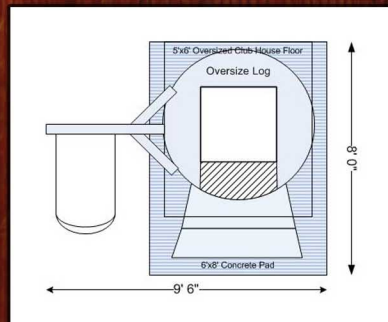

Original

Standard log (approx 4' diameter)
Log porch, door, & window w/ eave
4'x5' standard clubhouse floor
6 crooked windows

Belt swing
Rust accent package
8'6"W x 7'D x 15'T

Deluxe Original

Oversized log (approx 5' diameter)
Log porch, door, & window w/ eave
5'x6' oversized clubhouse floor
6 crooked windows