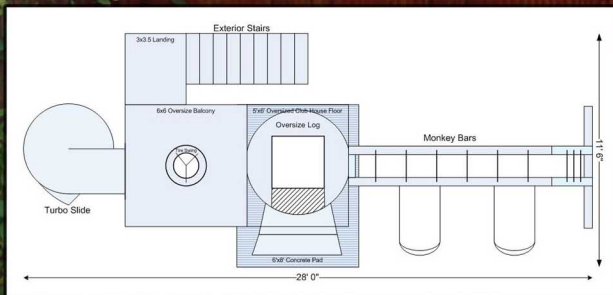

Clubhouse doorway
 6'x6' balcony floor
 Staircase with landing
 Spiral turbo slide

Roof dormer
 Belt swing
 Rust accent package
 20'W x 11'6"D x 15'T

Monkey Mansion

Standard log (approx 4' diameter)
Log porch, door, window w/ eave
4'x5' standard clubhouse floor
4 crooked windows

Clubhouse doorway
6'x5' balcony floor
Monkey bars
Spiral turbo slide

Tire Swing
Belt swing
Rust accent package
27'W x 10'6"D x 15'T

Deluxe Monkey Mansion

Oversized log (approx 5' diameter)
Log porch, door, window w/ eave
5'x6' oversized clubhouse floor
4 crooked windows
Clubhouse doorway