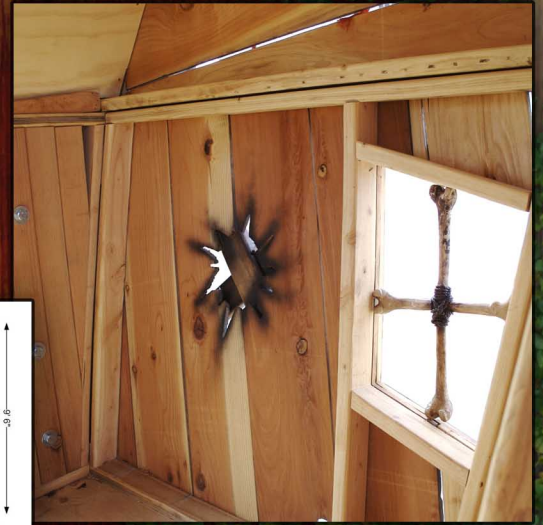

Scallywag Sloop