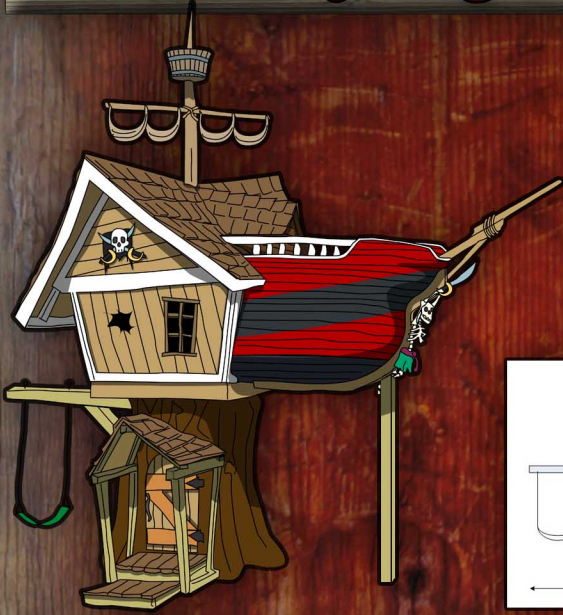

Clubhouse doorway
 6'x6' balcony floor
 Staircase with landing
 Spiral turbo slide

Roof dormer
 Belt swing
 Rust accent package
 20'W x 11'6"D x 15'T

Monkey Mansion

Standard log (approx 4' diameter)
Log porch, door, window w/ eave
4'x5' standard clubhouse floor
4 crooked windows

Clubhouse doorway
6'x5' balcony floor
Monkey bars
Spiral turbo slide

Tire Swing
Belt swing
Rust accent package
27'W x 10'6"D x 15'T

Deluxe Monkey Mansion

Oversized log (approx 5' diameter)
Log porch, door, window w/ eave
5'x6' oversized clubhouse floor
4 crooked windows
Clubhouse doorway

6'x6' balcony floor
Staircase with landing
Monkey bars
Spiral turbo slide
Tire Swing

Roof dormer
2 belt swings
Rust accent package
28'W x 11'6"D x 15'T

Scallywag Sloop

Oversized log (approx 5' diameter)
Log porch, door, and cannon
5'x6' oversized clubhouse floor
Crooked windows and cannon holes

Clubhouse doorway
Mast, crow's nest, & pirate flag
Bow with ship's wheel
Skeleton figurehead

Fireman's pole
Belt swing
Pirate theme package
19'W x 9'6\"D x 23'T

Deluxe Scallywag Sloop

Oversized log (approx 5' diameter)
Log porch, door, and cannon
5'x6' oversized clubhouse floor
Crooked windows and cannon holes
2 clubhouse doorways
Mast, crow's nest, and pirate flag