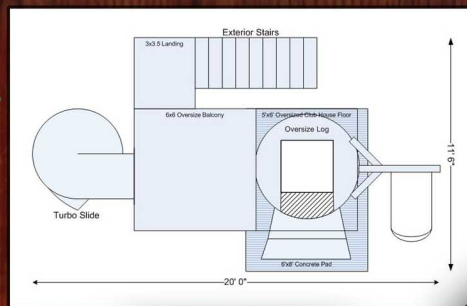

Deluxe Tommy's Turbo Terrace

Oversized log (approx 5' diameter)
Log porch, door, & window w/ eave
5'x6' oversized clubhouse floor
4 crooked windows

Clubhouse doorway
6'x6' balcony floor
Staircase with landing
Spiral turbo slide

Roof dormer
Belt swing
Rust accent package
20'W x 11'6"D x 15'T