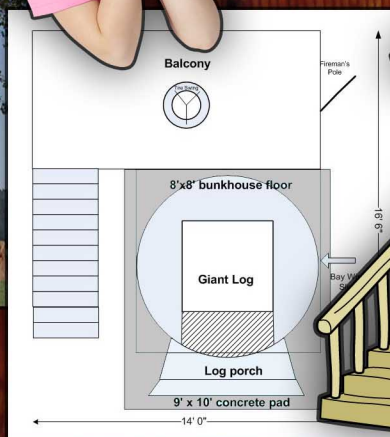

Deluxe Monstro

Oversized log (approx 8' diameter)
Log porch, door, & window w/ eave
8'x8' bunkhouse floor
6'x13' rear balcony floor

Side staircase
Log window sleeper
Tire swing
Live Edge siding

6 crooked windows
Fireman's pole
Rust accent package
14'W x 16'6"D x 18'H