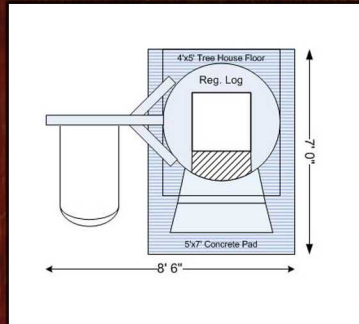

Original

Standard log (approx 4' diameter)
Log porch, door, & window w/ eave
4'x5' standard clubhouse floor
6 crooked windows

Belt swing
Rust accent package
8'6"W x 7'D x 15'T

Deluxe Original

Oversized log (approx 5' diameter)
Log porch, door, & window w/ eave
5'x6' oversized clubhouse floor
6 crooked windows