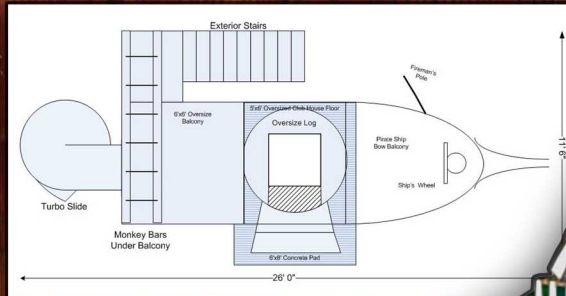

Clubhouse doorway
6'x5' balcony floor
Monkey bars
Spiral turbo slide

Tire Swing
Belt swing
Rust accent package
27'W x 10'6"D x 15'T

Deluxe Monkey Mansion

Oversized log (approx 5' diameter)
Log porch, door, window w/ eave
5'x6' oversized clubhouse floor
4 crooked windows
Clubhouse doorway

6'x6' balcony floor
Staircase with landing
Monkey bars
Spiral turbo slide
Tire Swing

Roof dormer
2 belt swings
Rust accent package
28'W x 11'6"D x 15'T

Scallywag Sloop

Oversized log (approx 5' diameter)
Log porch, door, and cannon
5'x6' oversized clubhouse floor
Crooked windows and cannon holes

Clubhouse doorway
Mast, crow's nest, & pirate flag
Bow with ship's wheel
Skeleton figurehead

Fireman's pole
Belt swing
Pirate theme package
19'W x 9'6\"D x 23'T

Deluxe Scallywag Sloop

Oversized log (approx 5' diameter)
Log porch, door, and cannon
5'x6' oversized clubhouse floor
Crooked windows and cannon holes
2 clubhouse doorways
Mast, crow's nest, and pirate flag