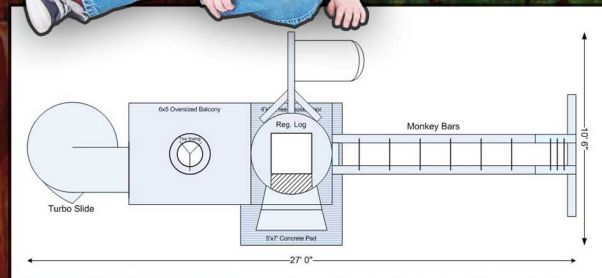

Clubhouse doorway
 6'x6' balcony floor
 Staircase with landing
 Spiral turbo slide

Roof dormer
 Belt swing
 Rust accent package
 20'W x 11'6"D x 15'T

Monkey Mansion

Standard log (approx 4' diameter)
Log porch, door, window w/ eave
4'x5' standard clubhouse floor
4 crooked windows