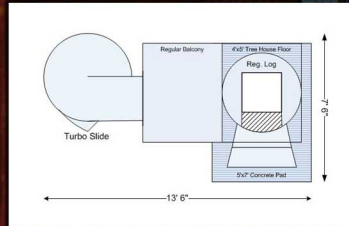

Tommy's Turbo Terrace

Standard log (approx 4' diameter)
Log porch, door, & window w/ eave
4'x5' standard clubhouse floor
4 crooked windows
Clubhouse doorway

4'x5' balcony floor
Spiral turbo slide
Rust accent package
13'6"W x 7'6"D x 15'T