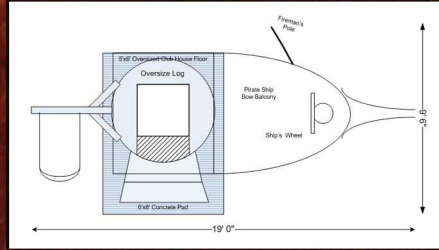

Scallywag Sloop