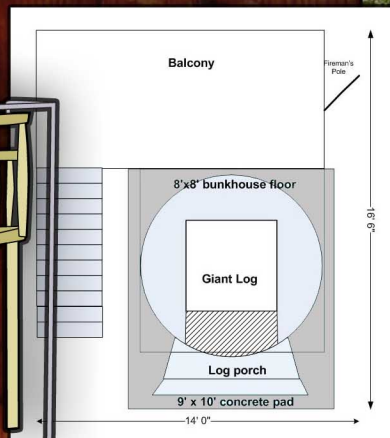

Original

Standard log (approx 4' diameter)
Log porch, door, & window w/ eave
4'x5' standard clubhouse floor
6 crooked windows

Belt swing
Rust accent package
8'6"W x 7'D x 15'T

Deluxe Original

Oversized log (approx 5' diameter)
Log porch, door, & window w/ eave
5'x6' oversized clubhouse floor
6 crooked windows

Clubhouse doorway
 6'x6' balcony floor
 Staircase with landing
 Spiral turbo slide

Roof dormer
 Belt swing
 Rust accent package
 20'W x 11'6"D x 15'T

Monkey Mansion

Standard log (approx 4' diameter)
Log porch, door, window w/ eave
4'x5' standard clubhouse floor
4 crooked windows

Clubhouse doorway
Mast, crow's nest, & pirate flag
Bow with ship's wheel
Skeleton figurehead

Fireman's pole
Belt swing
Pirate theme package
19'W x 9'6\"D x 23'T

Deluxe Scallywag Sloop

Oversized log (approx 5' diameter)
Log porch, door, and cannon
5'x6' oversized clubhouse floor
Crooked windows and cannon holes
2 clubhouse doorways
Mast, crow's nest, and pirate flag

Oversized log (approx 8' diameter)
 Log porch, door, & window w/ eave
 8'x8' bunkhouse floor
 6'x13' rear balcony floor
 Side staircase

6 crooked windows
 Fireman's pole
 Rust accent package
 14'W x 16'6"D x 18'H